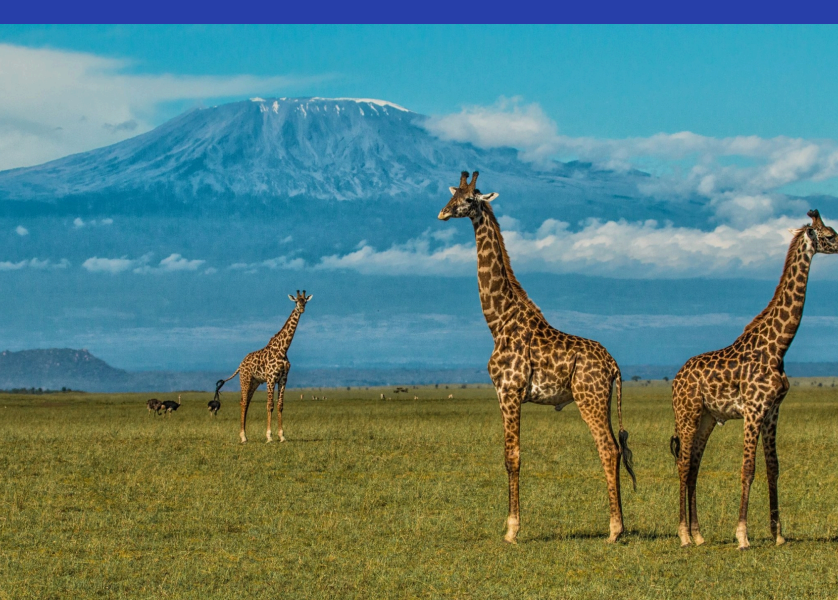

11 DAY KENYA MULTI-CENTRE ITINERARY

Mountains to Plains

This action-packed safari combines three of Kenya's most breathtaking parks and reserves: arresting Amboseli, wild and remote Meru and the iconic Masai Mara.